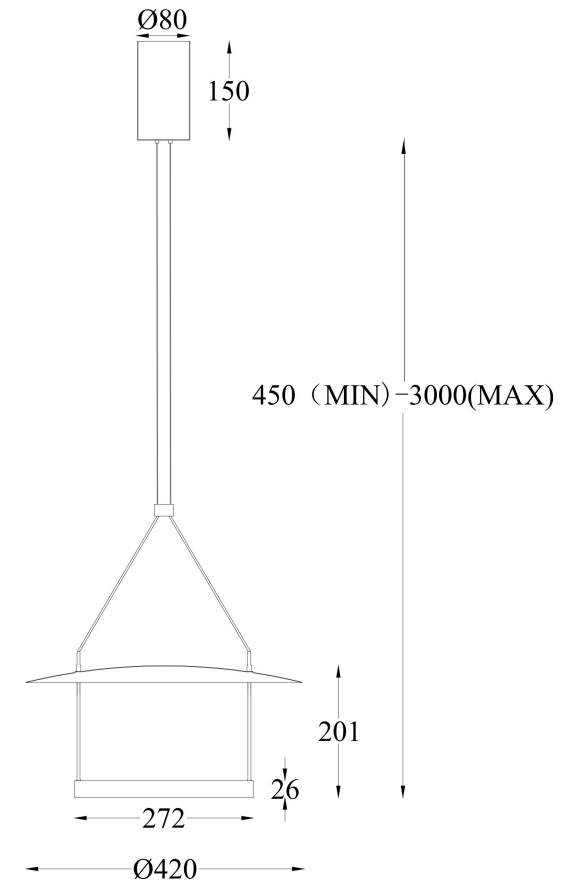

Instruction

MOD280PL-L23B3K

MAX 23W
1 000 Lumen

Model: MOD280PL-L23B3K

Collection: Modern

Series: Ambience
Pendant Lamps