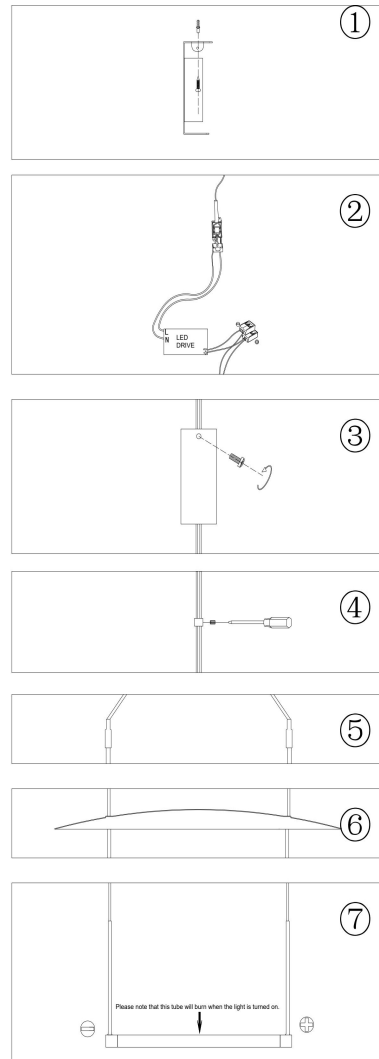

Instruction

MOD280PL-L23B3K

MAX 23W
1 000 Lumen

Model: MOD280PL-L23B3K

Collection: Modern

Series: Ambience
Pendant Lamps