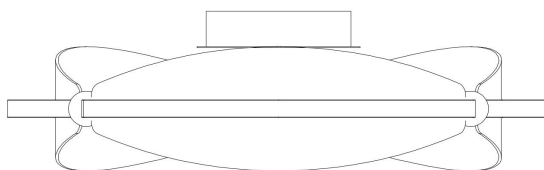

NO.1

NO.2

NO.3

MAX 45W
2 700 Lumen

Model: MOD281CL-L45BS3K

Collection: Modern

Series: Breeze

Ceiling Lamps