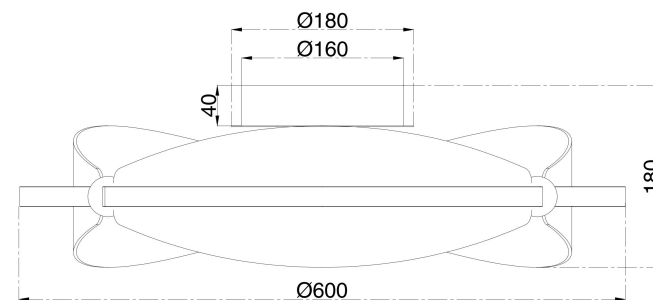

NO.1

NO.2

NO.3

MAX 45W
2 700 Lumen

Model: MOD281CL-L45BS3K

Collection: Modern

Series: Breeze

Ceiling Lamps