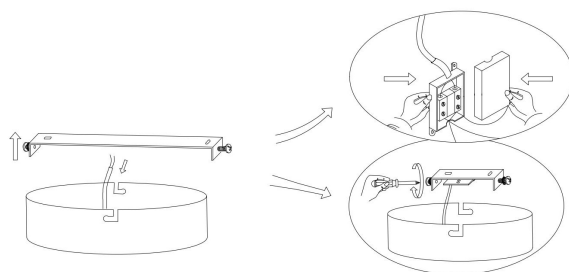

NO.1

NO.2

NO.3

MAX 45W
2 700 Lumen

Model: MOD281CL-L45BS3K

Collection: Modern

Series: Breeze

Ceiling Lamps