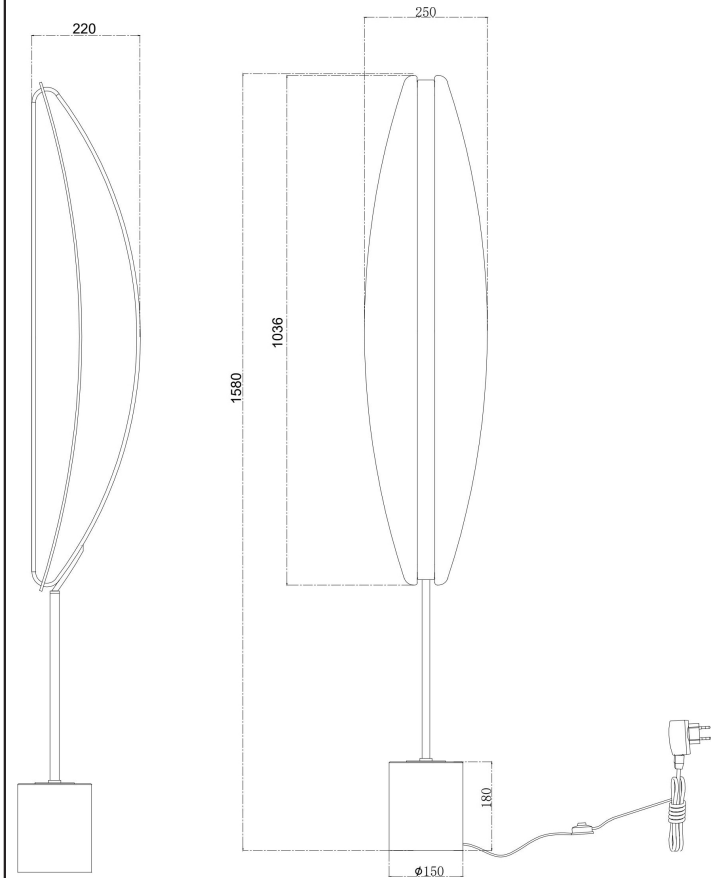

NO.1

NO.2

MAX 33W
1 980 Lumen

Model: MOD281FL-L33BS3K
Collection: Modern
Series: Breeze
Stehleuchte