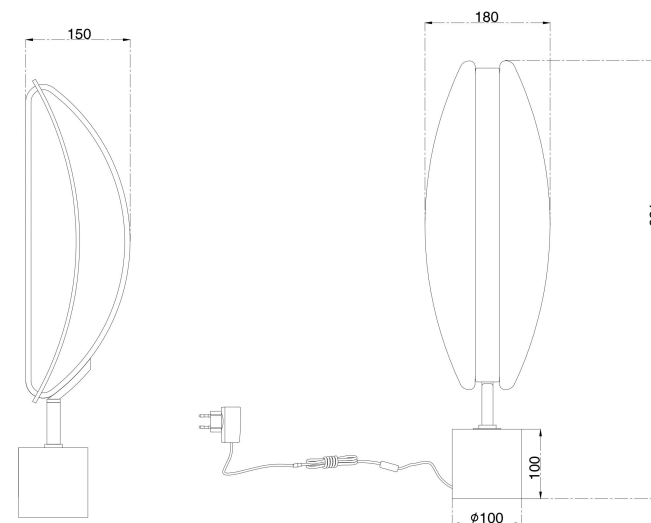

NO.1

NO.2

MAX 15W  
870 Lumen

Model: MOD281TL-L15BS3K  
Collection: Modern  
Series: Breeze  
Table Lamps