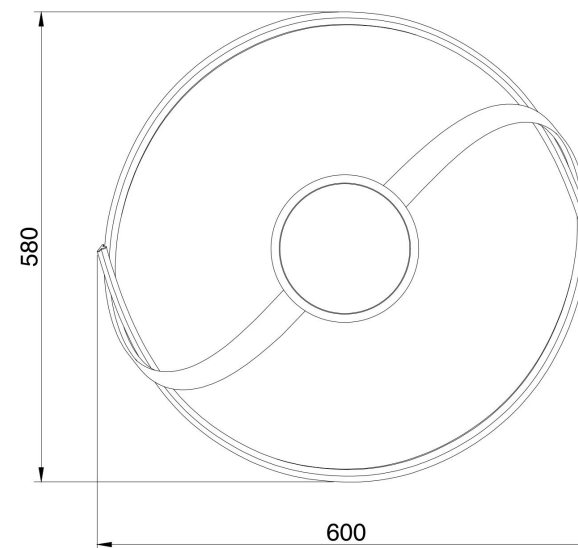

NO.1

NO.2

NO.5

MAX 34W
2 040 Lumen

Model: MOD283CL-L34BS3K
Collection: Modern
Series: Plons
Ceiling Lamps