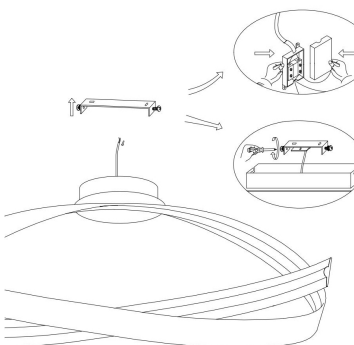

NO.1

NO.2

NO.5

MAX 34W
2 040 Lumen

Model: MOD283CL-L34BS3K
Collection: Modern
Series: Plons
Ceiling Lamps