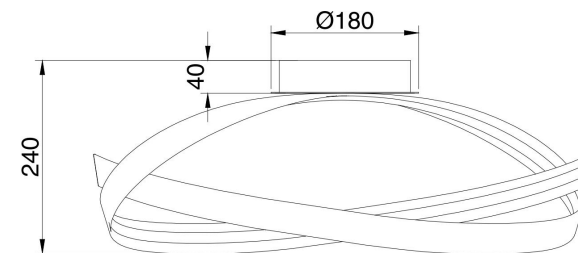

NO.1

NO.2

NO.5

MAX 34W
2 040 Lumen

Model: MOD283CL-L34BS3K
Collection: Modern
Series: Plons
Ceiling Lamps