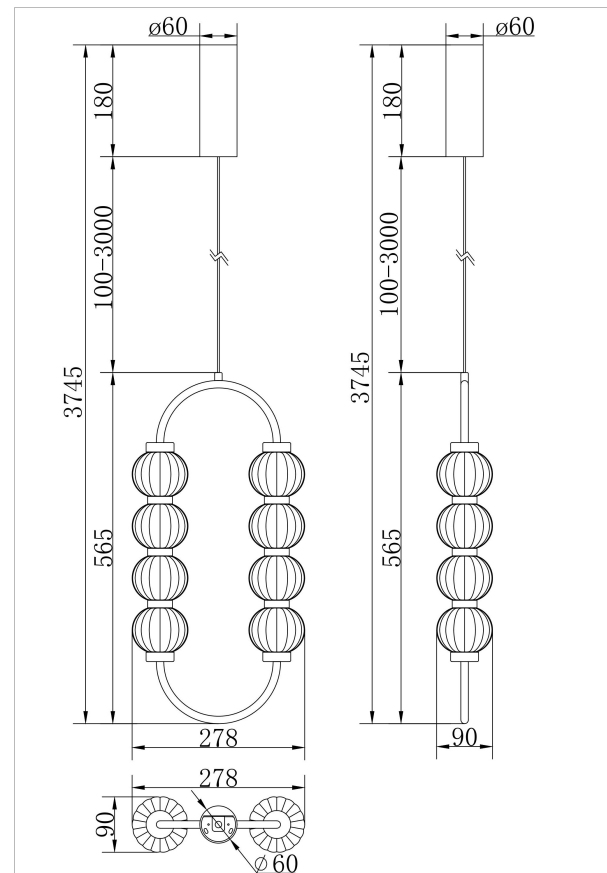

Instruction

MOD555PL-L11G3K

MAX 16W
700 Lumen

Model: MOD555PL-L11G3K

Collection: Modern

Series: Amulet

Pendant Lamps