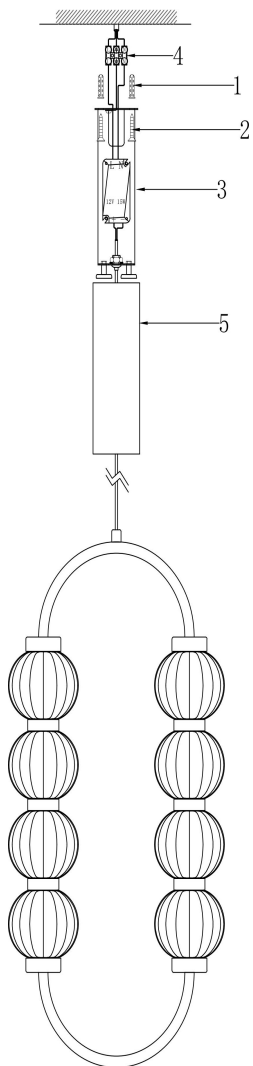

Instruction

MOD555PL-L11G3K

MAX 16W
700 Lumen

Model: MOD555PL-L11G3K

Collection: Modern

Series: Amulet

Pendant Lamps