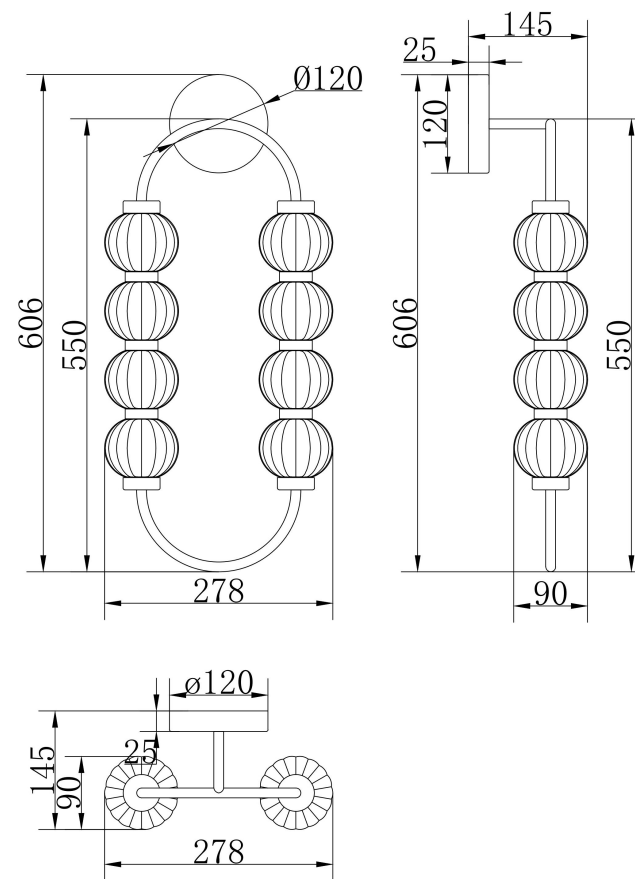

Instruction

MOD555WL-L11G3K

MAX 16W
800 Lumen

Model: MOD555WL-L11G3K
Collection: Modern
Series: Amulet
Wall Lamps