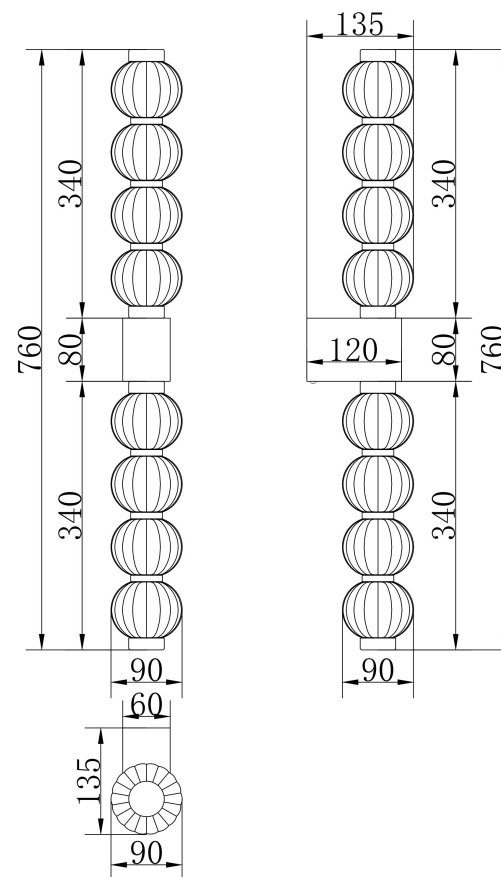

Instruction

MOD555WL-L13G3K

MAX 19W
800 Lumen

Model: MOD555WL-L13G3K
Collection: Modern
Series: Amulet
Wall Lamps