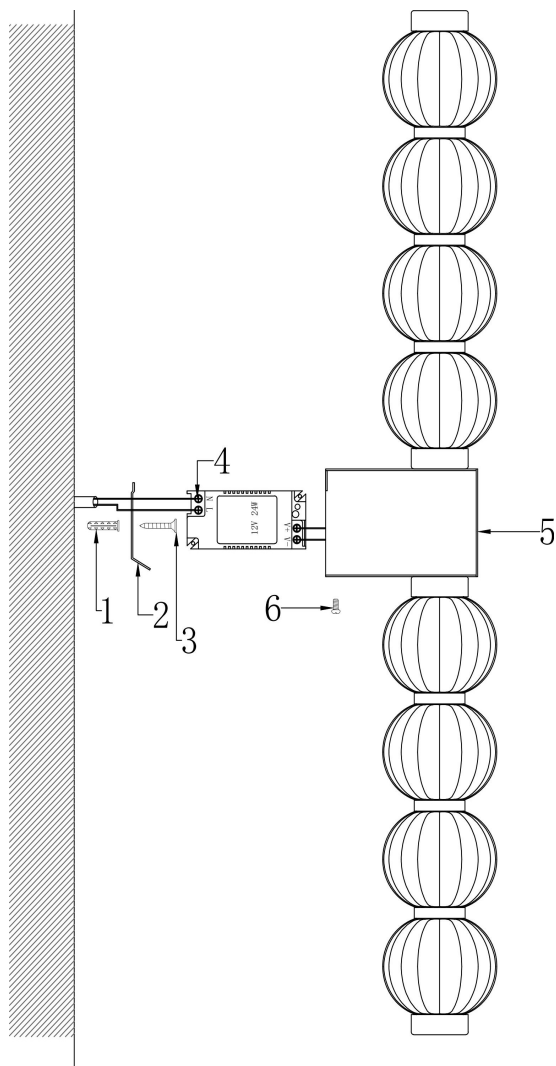

Instruction

MOD555WL-L13G3K

MAX 19W
800 Lumen

Model: MOD555WL-L13G3K
Collection: Modern
Series: Amulet
Wall Lamps