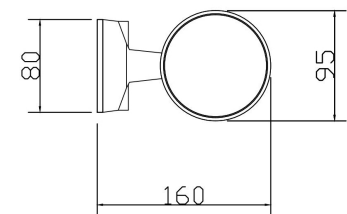

Instruction

O419WL-02GR

Model: O419WL-02GR
Collection: Outdoor
Series: Rando
Wall Lamps