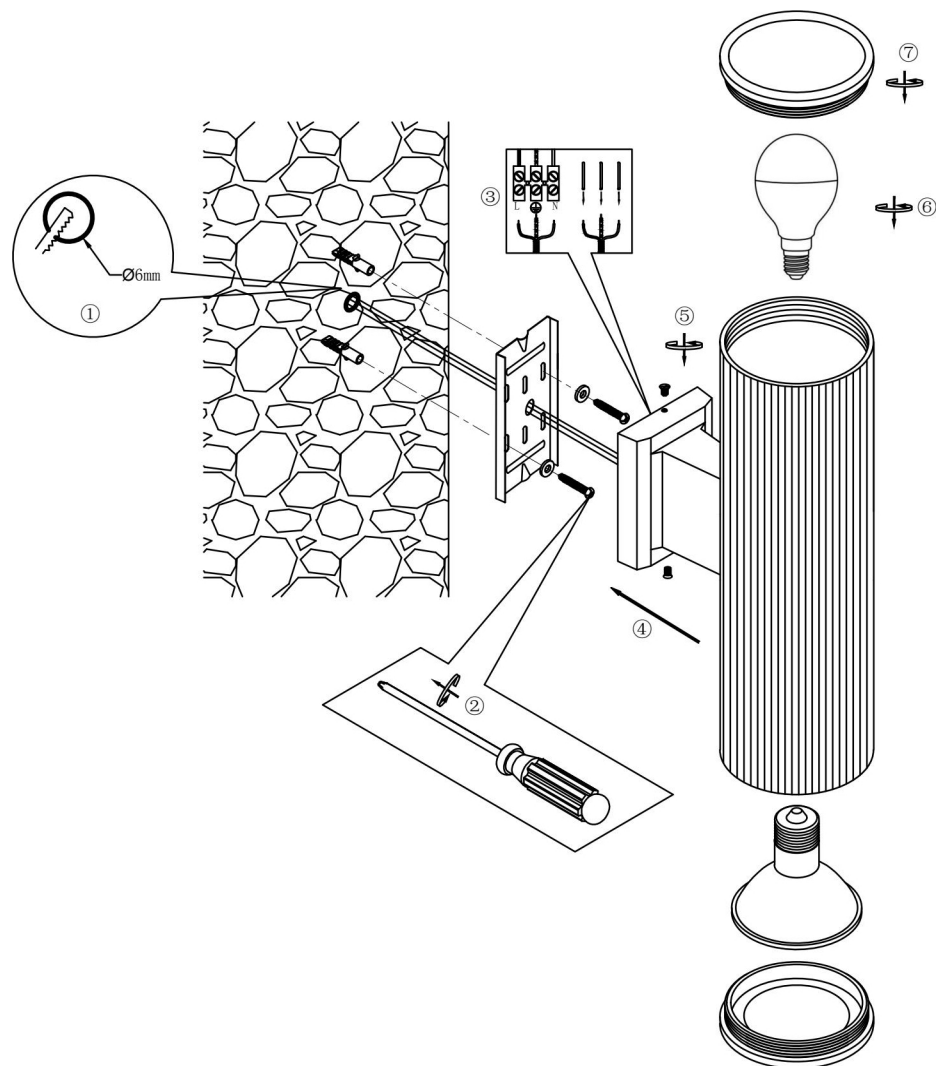

Instruction

O419WL-02GR

Model: O419WL-02GR
Collection: Outdoor
Series: Rando
Wall Lamps