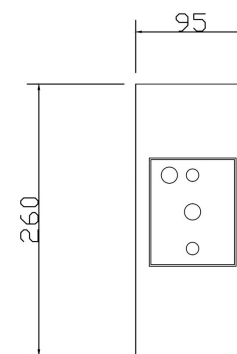

Instruction

O419WL-02GR

Model: O419WL-02GR
Collection: Outdoor
Series: Rando
Wall Lamps