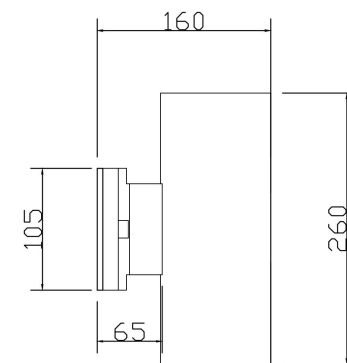

Instruction

O419WL-02GR

Model: O419WL-02GR
Collection: Outdoor
Series: Rando
Wall Lamps