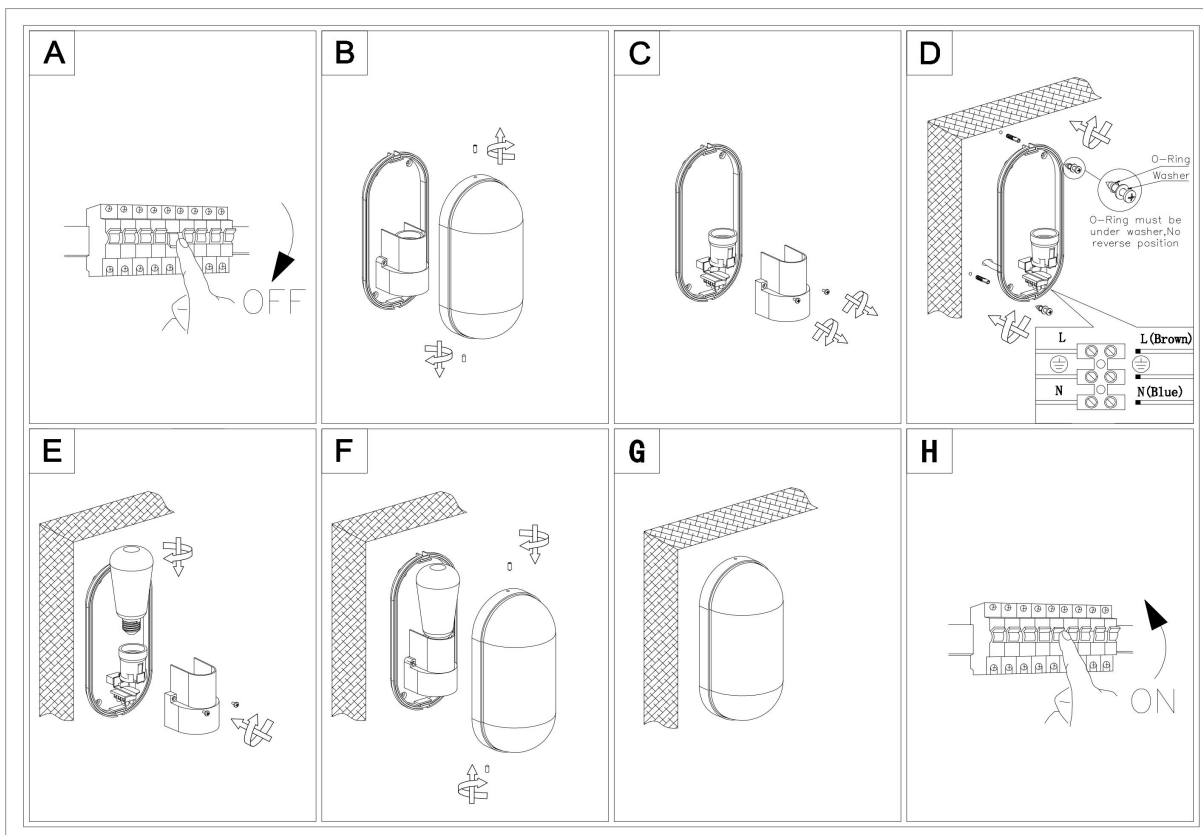

125

85

255

1xE27 15W

Model: O449WL-01GF
Collection: Outdoor
Series: Candle
Wall Lamps