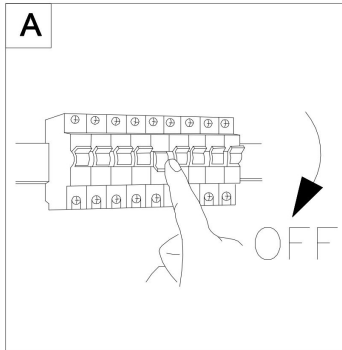

100

146

282

1xE27 15W

Model: O451WL-01GF

Collection: Outdoor

Series: Conf

Wall Lamps