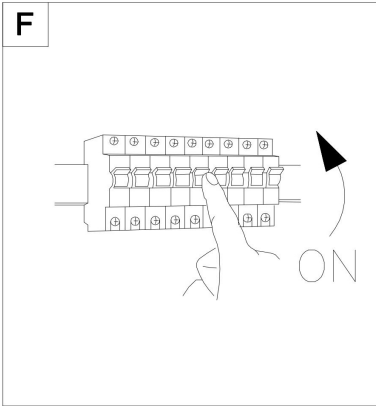

100

146

282

1xE27 15W

Model: O451WL-01GF

Collection: Outdoor

Series: Conf

Wall Lamps