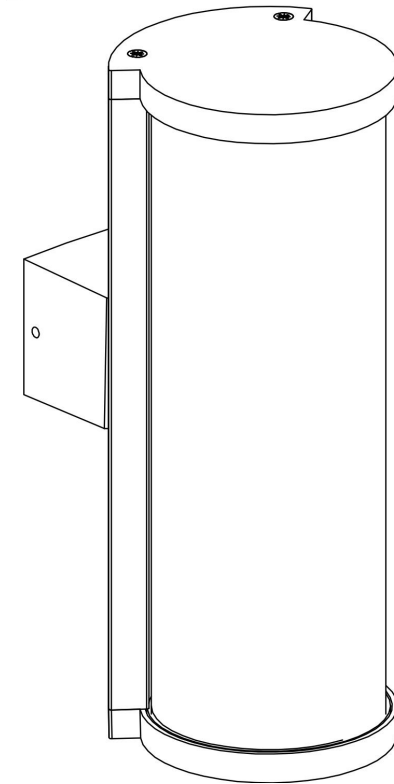

100

146

282

1xE27 15W

Model: O451WL-01GF

Collection: Outdoor

Series: Conf

Wall Lamps