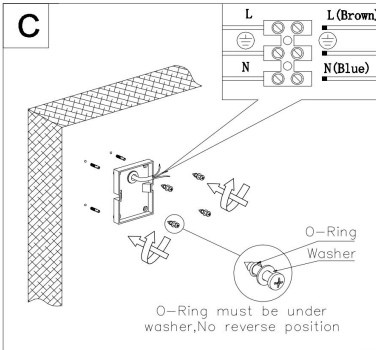

100

146

282

1xE27 15W

Model: O451WL-01GF

Collection: Outdoor

Series: Conf

Wall Lamps