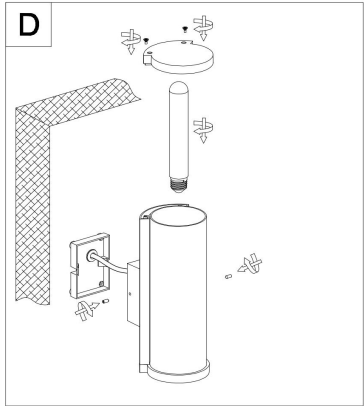

100

146

282

1xE27 15W

Model: O451WL-01GF

Collection: Outdoor

Series: Conf

Wall Lamps