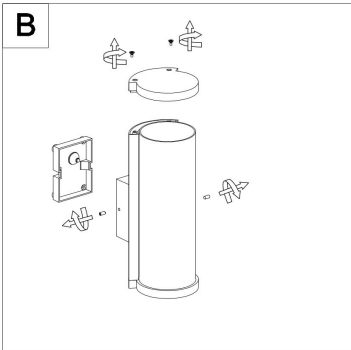

100

146

282

1xE27 15W

Model: O451WL-01GF

Collection: Outdoor

Series: Conf

Wall Lamps