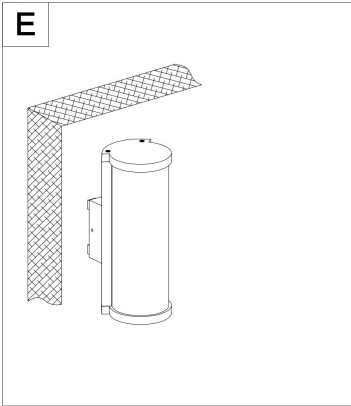

100

146

282

1xE27 15W

Model: O451WL-01GF

Collection: Outdoor

Series: Conf

Wall Lamps