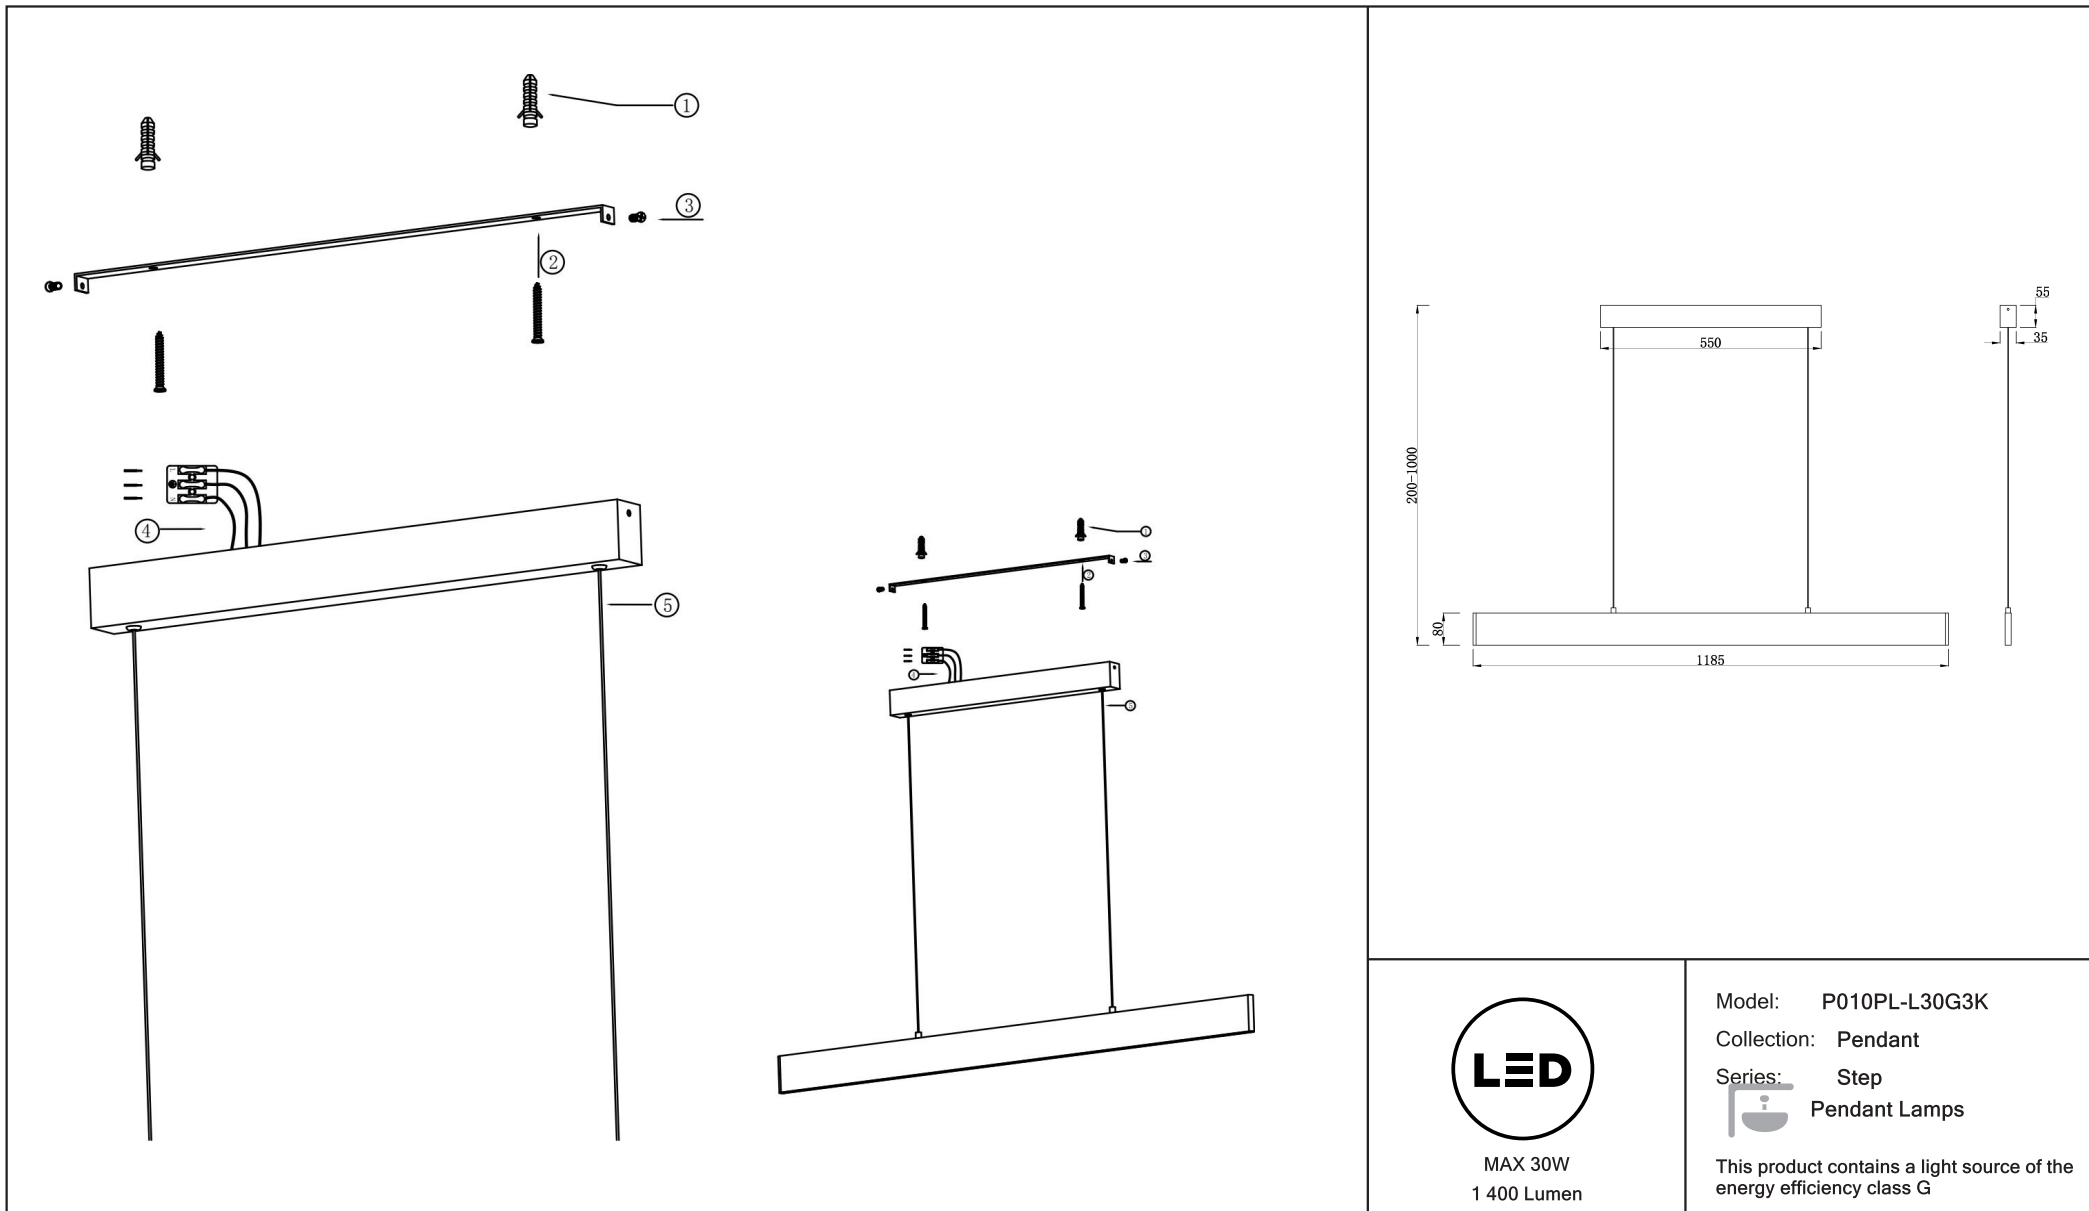

Instruction

P010PL-L30G3K

MAX 30W
1 400 Lumen

Model: P010PL-L30G3K
Collection: Pendant
Series: Step
Pendant Lamps

This product contains a light source of the energy efficiency class G