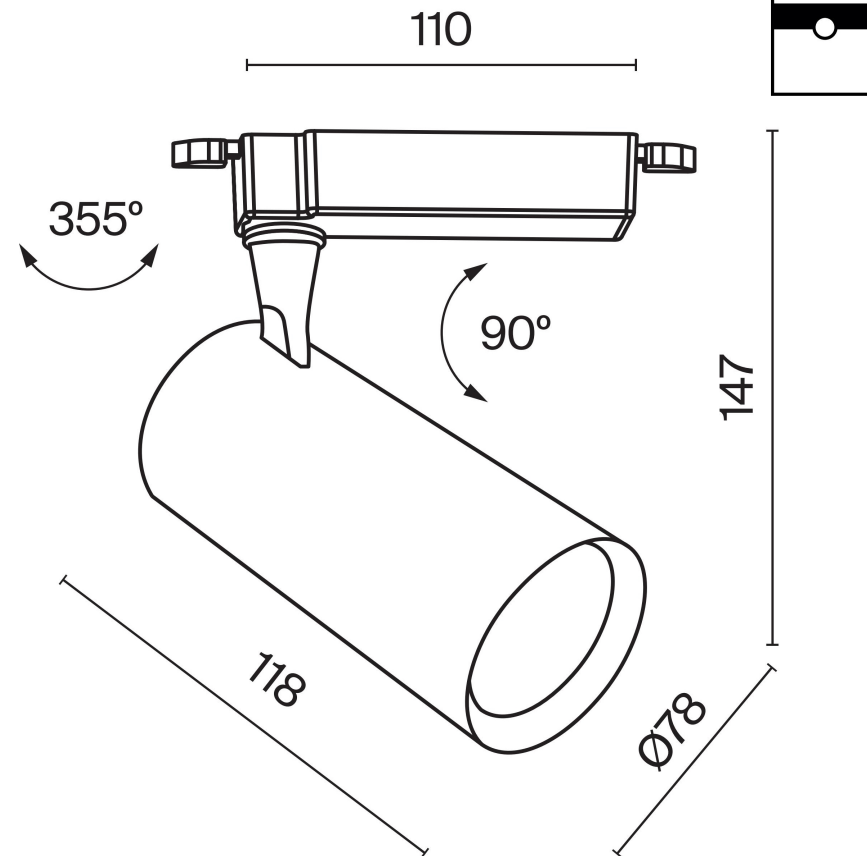

Instruction

TR003-1-10W3K-S-W

MAX 10W
850 Lumen

Model: TR003-1-10W3K-S-W

Collection: Single phase track

Vuoro
Track light

This product contains a light source of the energy efficiency class G