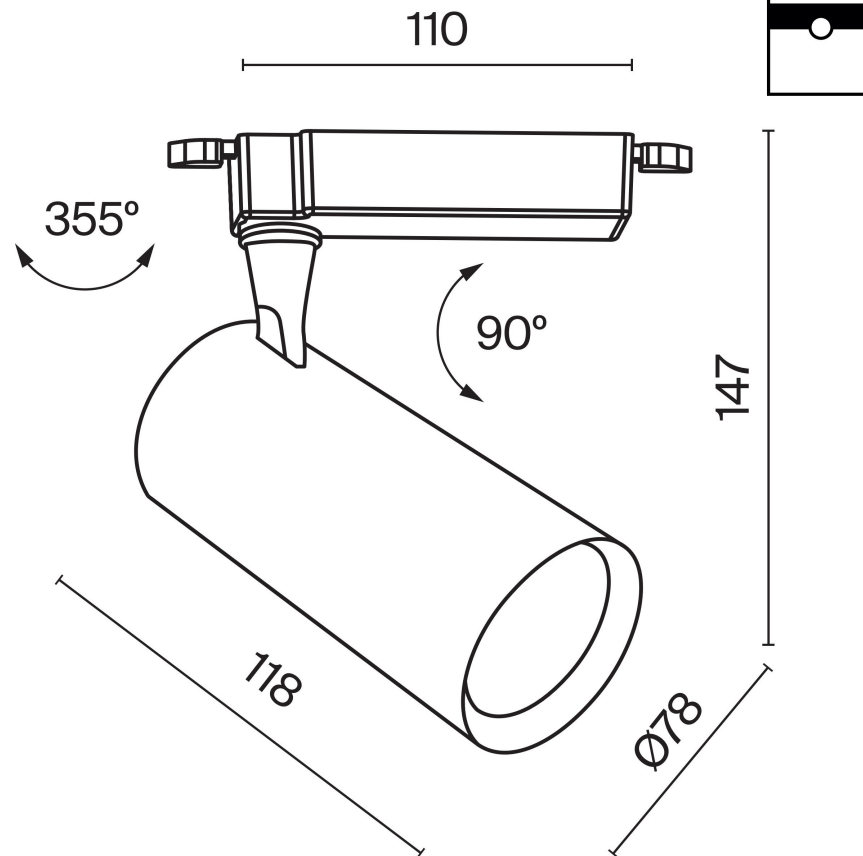

Instruction

TR003-1-10W4K-S-B

MAX 10W
900 Lumen

Model: TR003-1-10W4K-S-B

Collection: Single phase track

This product contains a light source of the energy efficiency class F