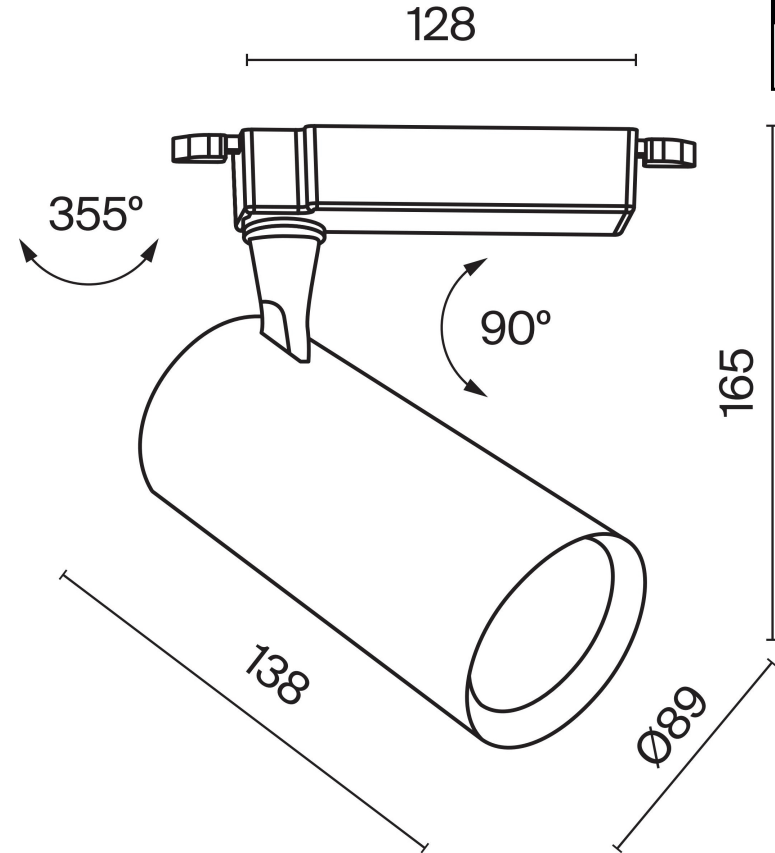

Instruction

TR003-1-15W3K-S-W

 <p>MAX 15W 1 600 Lumen</p>	<p>Model: TR003-1-15W3K-S-W Collection: Single phase track Vuoro Track light</p>  <p>This product contains a light source of the energy efficiency class E</p>
--	---