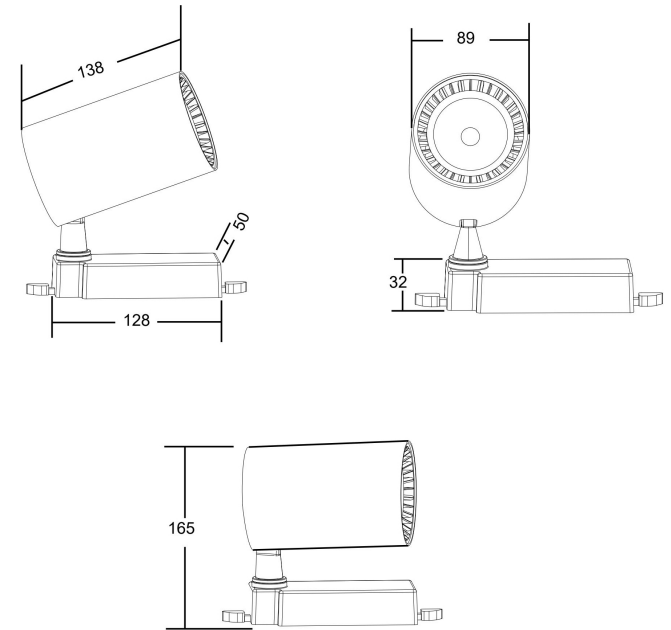

# Instruction

TR003-1-30W3K-W

MAX 26W  
2 800 Lumen

Model: TR003-1-30W3K-W  
Collection: Single phase track

Vuoro  
Track light

This product contains a light source of the energy efficiency class F