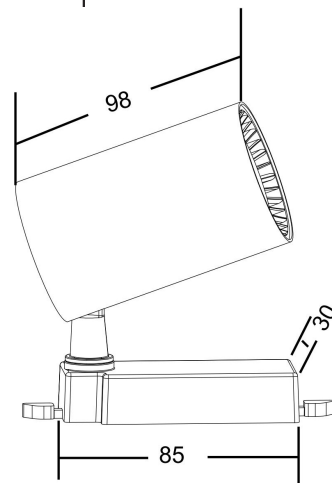

Instruction

TR003-1-6W3K-B

MAX 6W
450 Lumen

Model: TR003-1-6W3K-B

Collection: Single phase track

 Vuoro
Track light

This product contains a light source of the energy efficiency class F