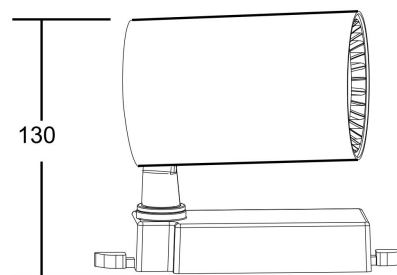

Instruction

TR003-1-6W3K-B

MAX 6W
450 Lumen

Model: TR003-1-6W3K-B

Collection: Single phase track

 Vuoro
Track light

This product contains a light source of the energy efficiency class F