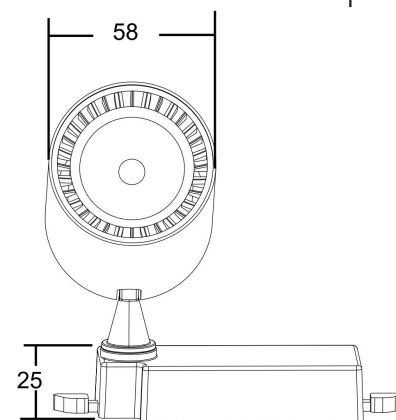

Instruction

TR003-1-6W3K-B

MAX 6W
450 Lumen

Model: TR003-1-6W3K-B

Collection: Single phase track

 Vuoro
Track light

This product contains a light source of the energy efficiency class F