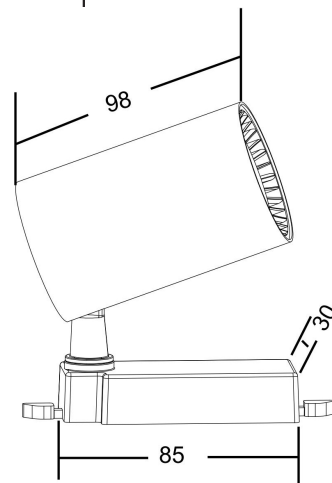

Instruction

TR003-1-6W3K-W

MAX 6W
450 Lumen

Model: TR003-1-6W3K-W

Collection: Single phase track

 Vuoro
Track light

This product contains a light source of the energy efficiency class F