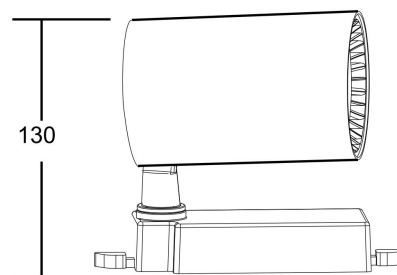

Instruction

TR003-1-6W3K-W

MAX 6W
450 Lumen

Model: TR003-1-6W3K-W

Collection: Single phase track

 Vuoro
Track light

This product contains a light source of the energy efficiency class F