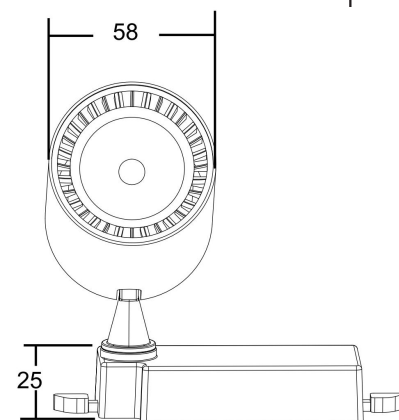

Instruction

TR003-1-6W3K-W

MAX 6W
450 Lumen

Model: TR003-1-6W3K-W

Collection: Single phase track

 Vuoro
Track light

This product contains a light source of the energy efficiency class F